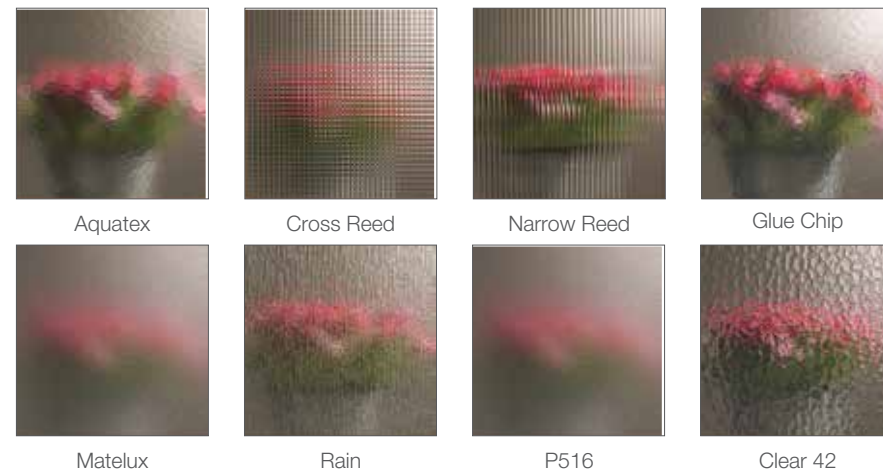

Combination windows

Positive Action Lock

With its simple operation, the Milgard Positive Action Lock is window hardware you can count on to perform. Made to close and lock the window securely in one action, it eliminates any guessing. If the window is closed, it's locked. Plus, it meets and exceeds the toughest residential forced entry codes in the nation, making your windows beautiful and safer.

Casement and Awning Hardware

The operating hardware for casement and awning styles is an innovative folding handle that tucks out of the way with the locking hardware designed for smooth, easy-to-operate action. A folding nesting handle with stainless steel hardware is available as an optional upgrade.

Colors shown are approximate due to printing limitations.