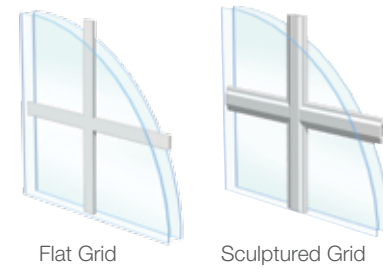

Make it your *Own*

Grids

Express your creativity and dramatically increase your home's curb appeal with our virtually endless grid options. Flat and Sculptured grids are placed inside the glass unit for easy cleaning.