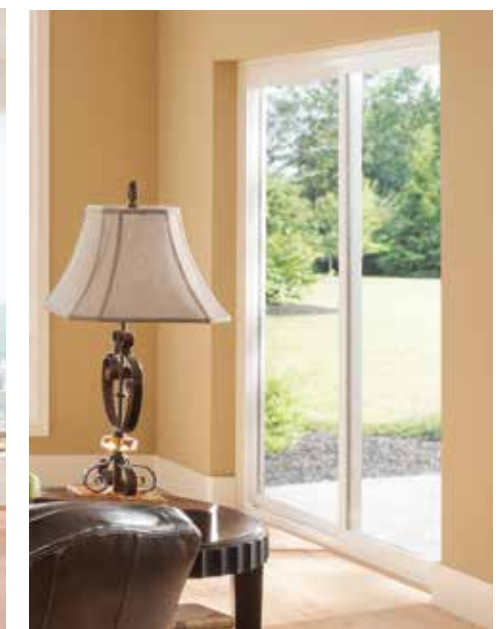

SLIDING DOOR

Style Line Series sliding patio doors are the perfect complement to Style Line windows, with the same narrow frame profile that expands your home and your view.